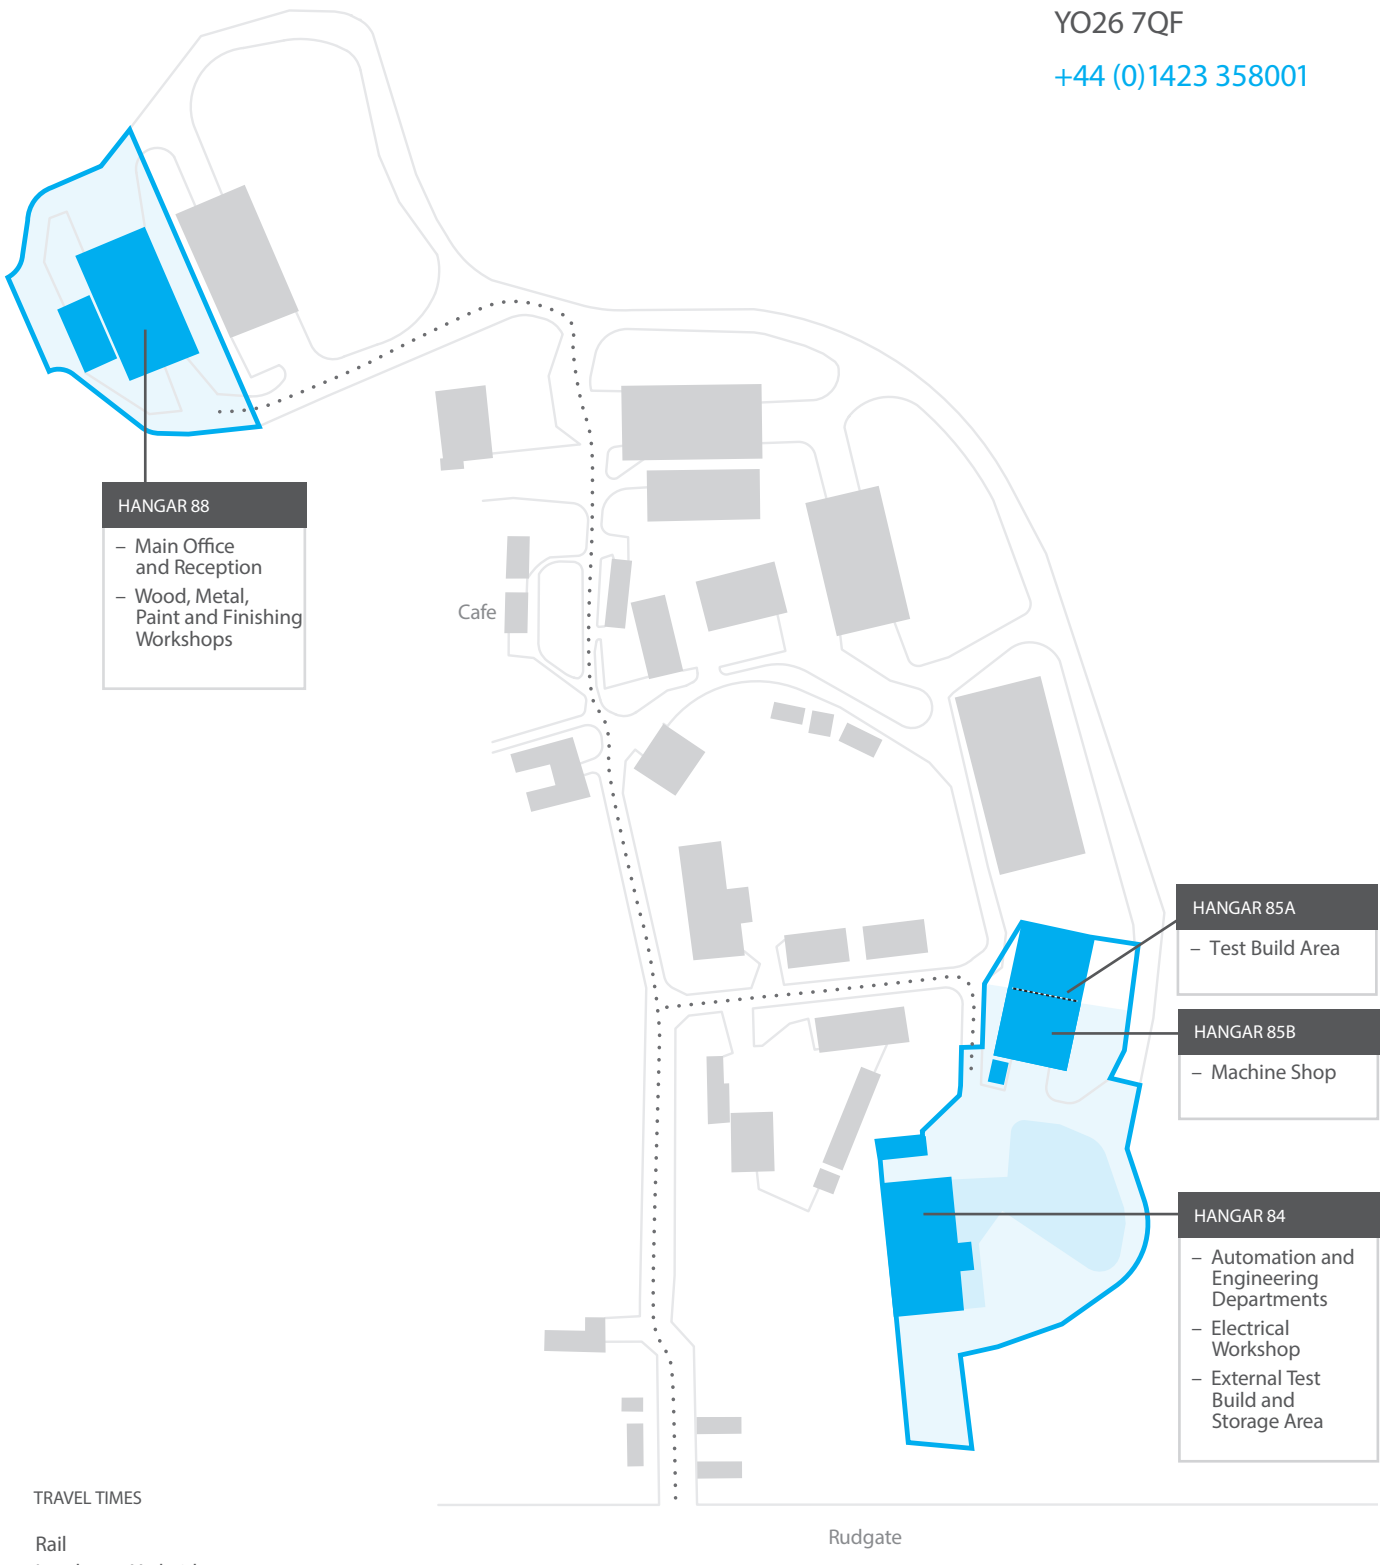

> Stage One (UK)
Hangar 88
Marston Business Park
Rudgate Lane
Tockwith
York
YO26 7QF
[+44 \(0\)1423 358001](tel:+441423358001)

TRAVEL TIMES

Rail
London to York: 2 hours
Edinburgh to York: 2 hours
York Station: 30 mins

Air
Leeds Bradford Airport: 45 mins

Road
A1(M) 10 mins

B1224 to York/Wetherby >